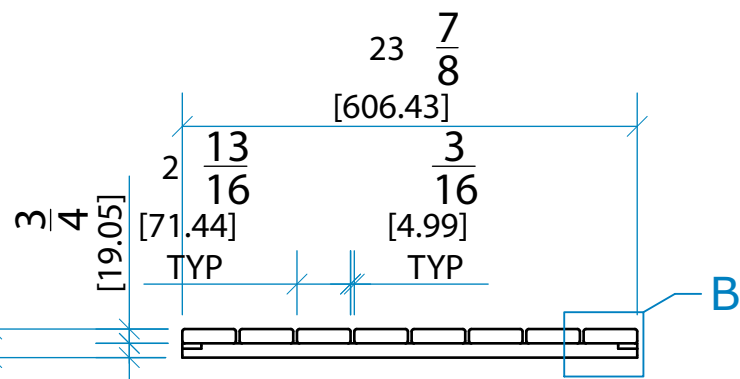

TOP VIEW

BOTTOM VIEW

SIDE VIEW

COUNTER SINK FOR #10 SCREW

n ⁵/₁₆ THRU [n 7.94 THRU]

FRONT VIEW

DT2472
 Deck Tile 1.5 Thick 24 Wide x 72 Long (net 23 7/8 x 71 7/8)