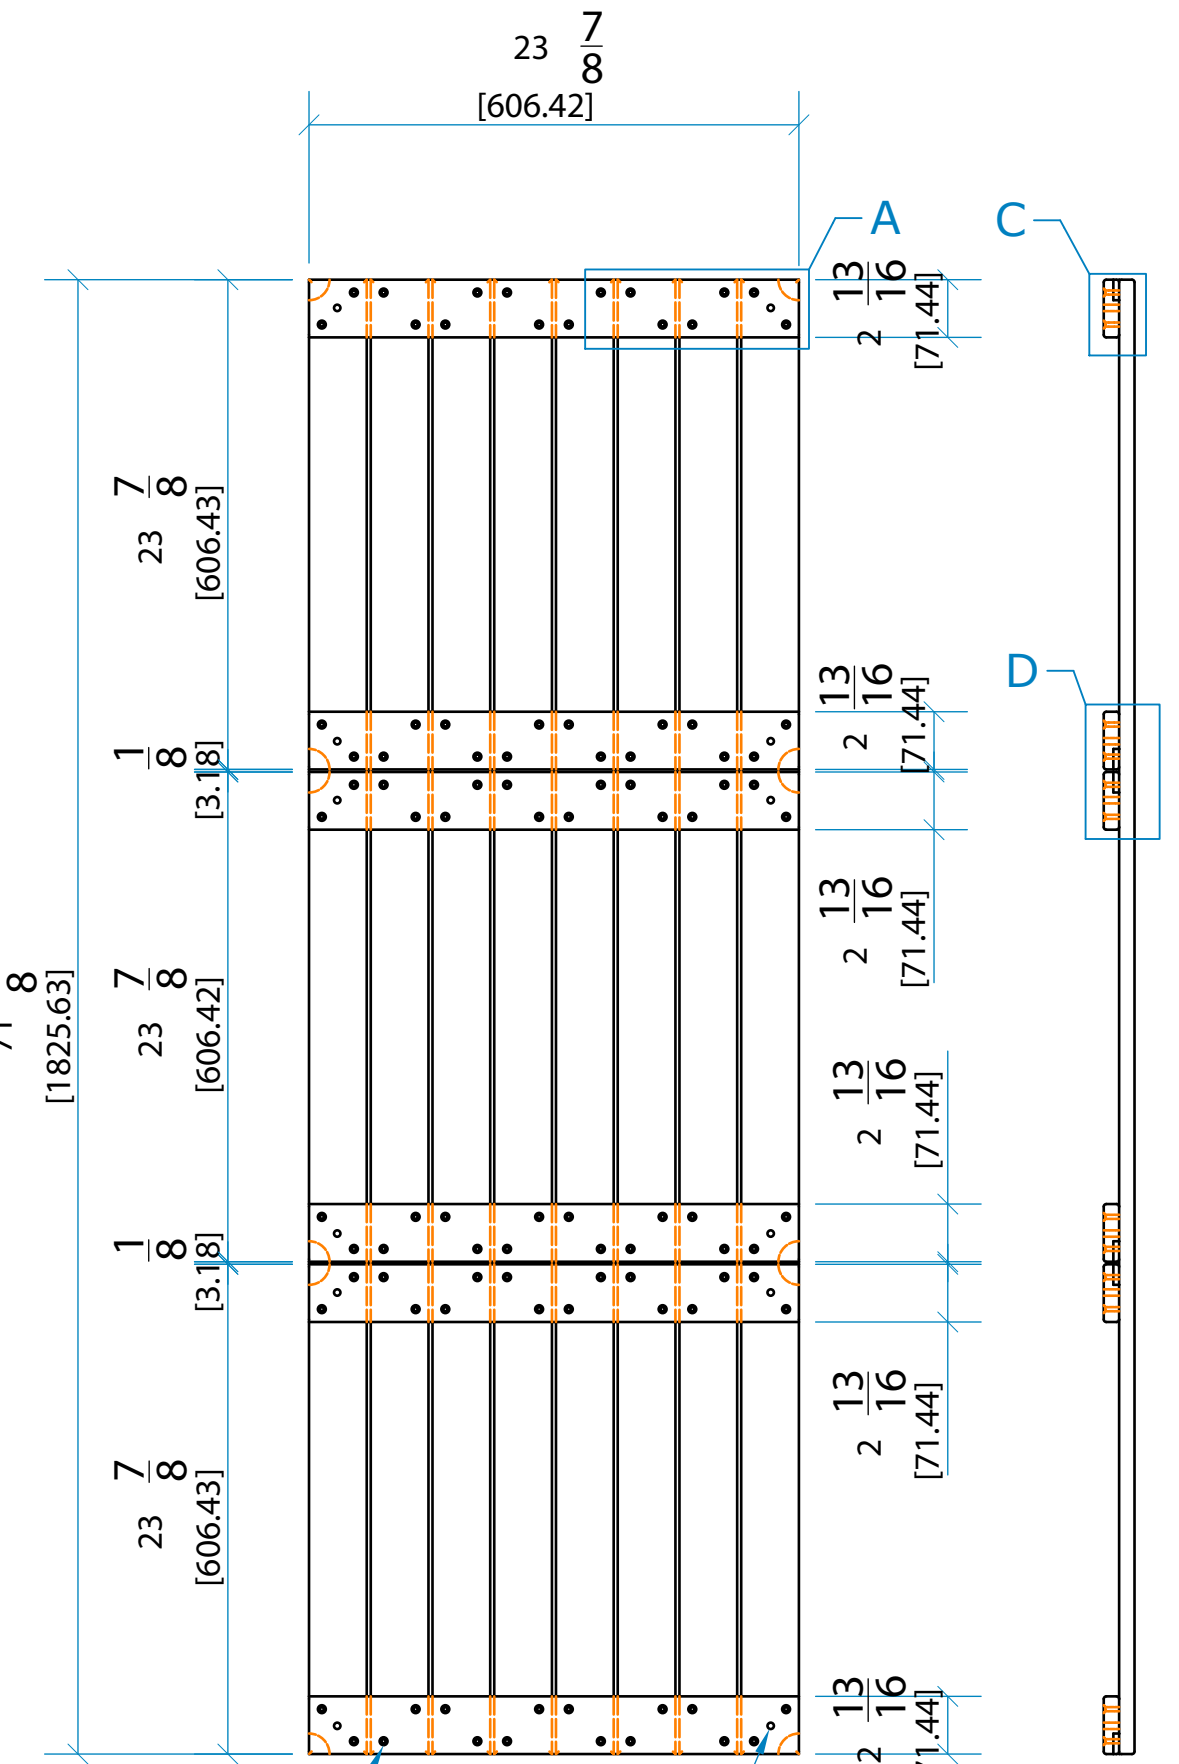

TOP VIEW

BOTTOM VIEW

SIDE VIEW

COUNTER SINK FOR #10 SCREW

n ⁵/₁₆ THRU [n 7.94 THRU]

FRONT VIEW

DT2472
 Deck Tile 1.5 Thick 24 Wide x 72 Long (net 23 7/8 x 71 7/8)